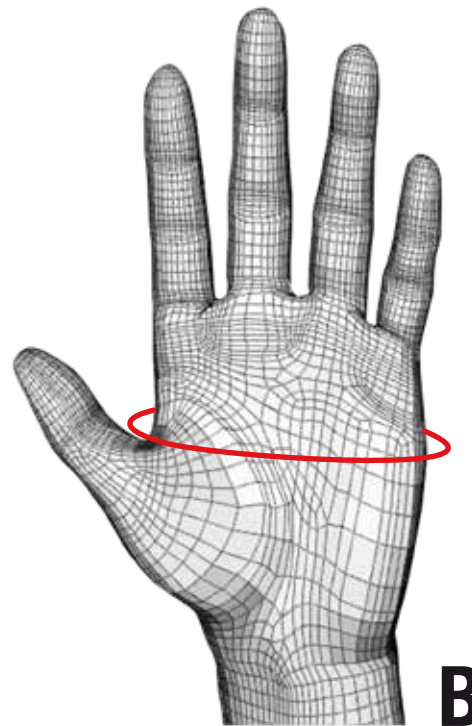

TABELLA TAGLIE GUANTI / GLOVES SIZING CHART

KID

	XXS	XS	S
A	9,5	10	10,5
B	18	19	20