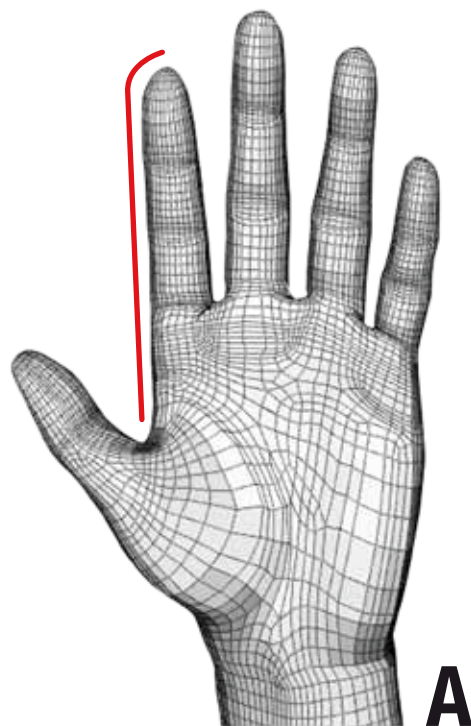

TABELLA TAGLIE GUANTI / GLOVES SIZING CHART

KID

	XXS	XS	S
A	9,5	10	10,5
B	18	19	20