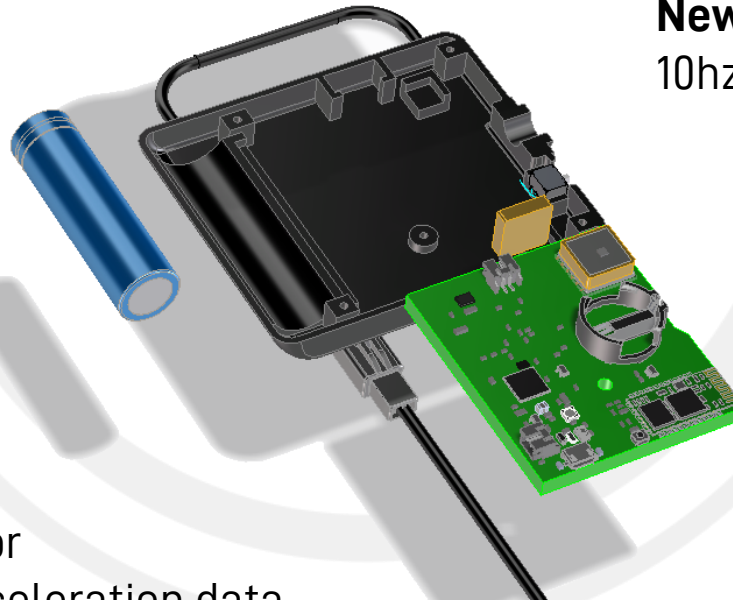

VRACE RR - ELECTRONIC

RR

V-RACE

**HYBRID
TECHNOLOGY**

GIMOTO

Long life Battery

More than 10h
continuous operation

New generation GPS

10hz double constellation

Advanced IMU

Absolute orientation
Dedicated coprocessor
Gives position and acceleration data
100 times per second

RR
V-RACE
HYBRID
TECHNOLOGY

Smart TAG
Every 100ms measure
distance with bike anchor